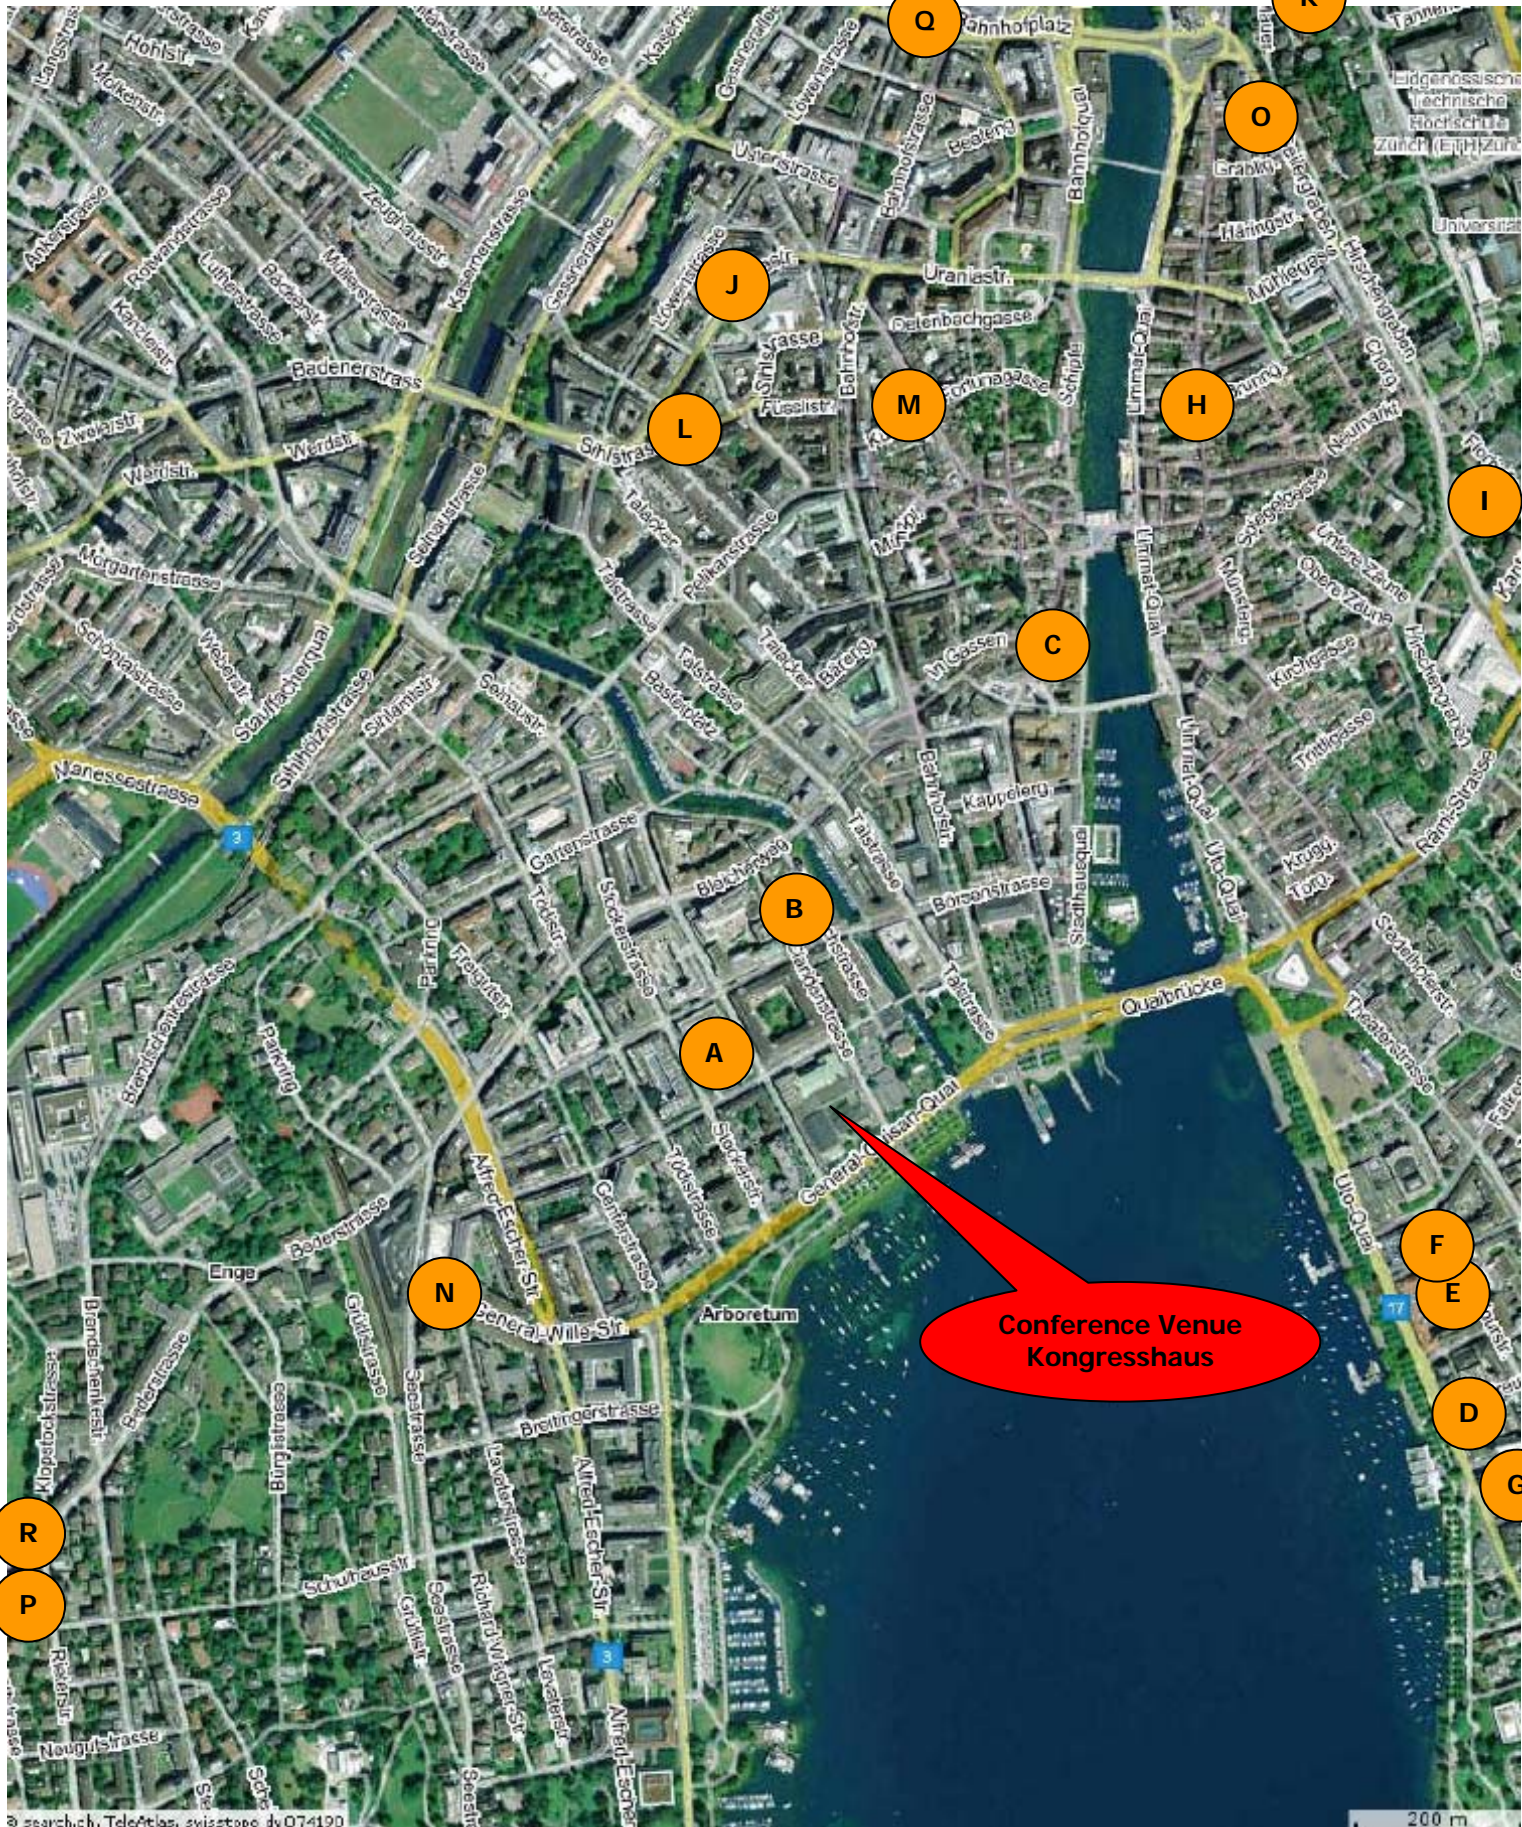

HOTELS IUMI 2010

S