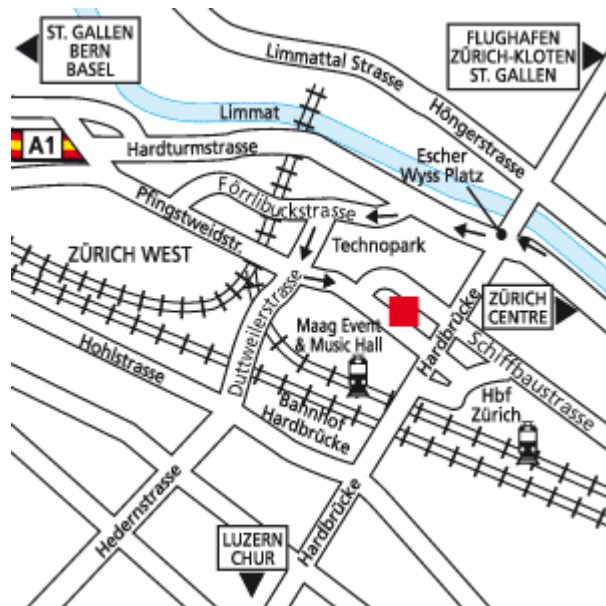

Hotels outside of City Center:

Hotel Ibis City West (2*)

Schiffbaustrasse 11

8005 Zurich

www.ibishotels.com

Located in Zurich West, several tram lines going regularly to the main station.
15 minutes to the Congress Center.

Swissôtel Zurich (4*)

Schulstrasse 44

8050 Zurich-Oerlikon

www.swissotel.com/EN/Destinations/Switzerland/Swissotel+Zurich

Regular train and tram connections to the city center (train 7 minutes, tram 20 minutes)

Novotel Airport (4*)

Lindbergh-Platz 1

8152 Glattbrugg

www.novotel.com/gb/hotel-0884-novotel-zurich-airport-messe

Tram station to the airport and the city center right outside the hotel (20 minutes to City Center)