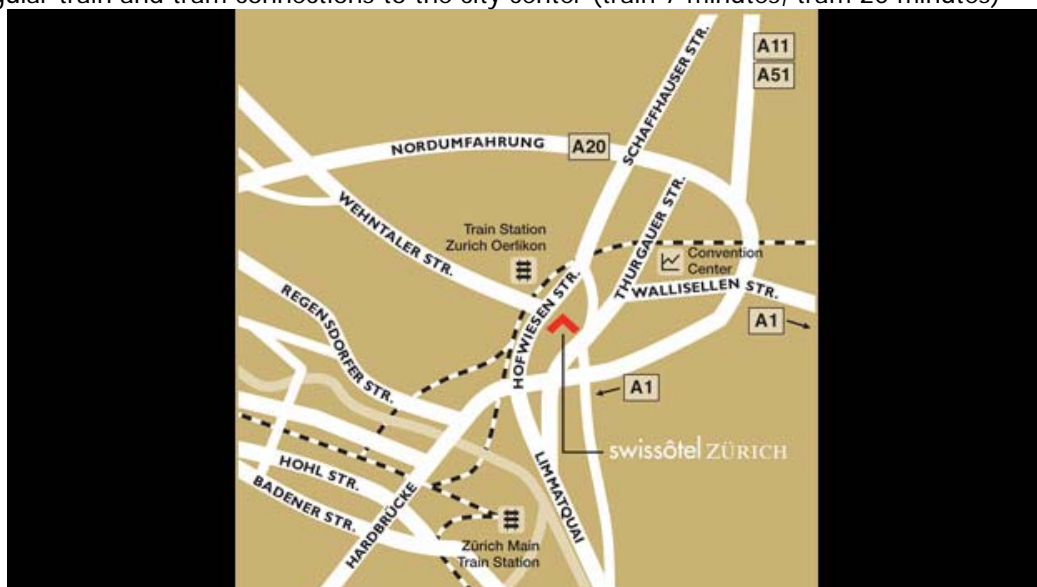

Hotels outside of City Center:

Hotel Ibis City West (2*)

Schiffbaustrasse 11

8005 Zurich

www.ibishotels.com

Located in Zurich West, several tram lines going regularly to the main station.
15 minutes to the Congress Center.

Swissôtel Zurich (4*)

Schulstrasse 44

8050 Zurich-Oerlikon

www.swissotel.com/EN/Destinations/Switzerland/Swissotel+Zurich

Regular train and tram connections to the city center (train 7 minutes, tram 20 minutes)

Novotel Airport (4*)

Lindbergh-Platz 1

8152 Glattbrugg

www.novotel.com/gb/hotel-0884-novotel-zurich-airport-messe

Tram station to the airport and the city center right outside the hotel (20 minutes to City Center)